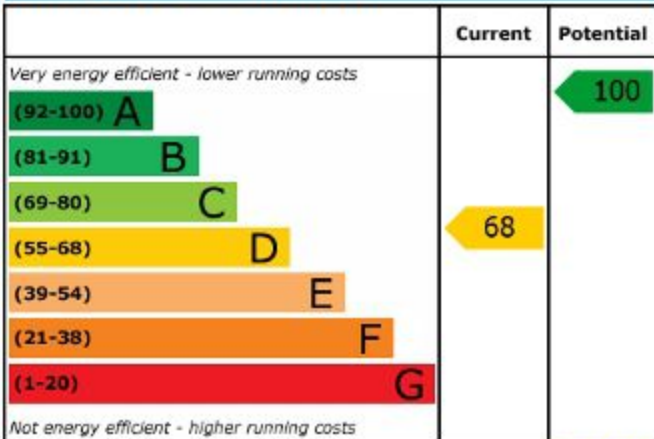

## Energy Efficiency Rating

England & Wales

EU Directive  
2002/91/EC

## Environmental (CO<sub>2</sub>) Impact Rating

England & Wales

EU Directive  
2002/91/EC