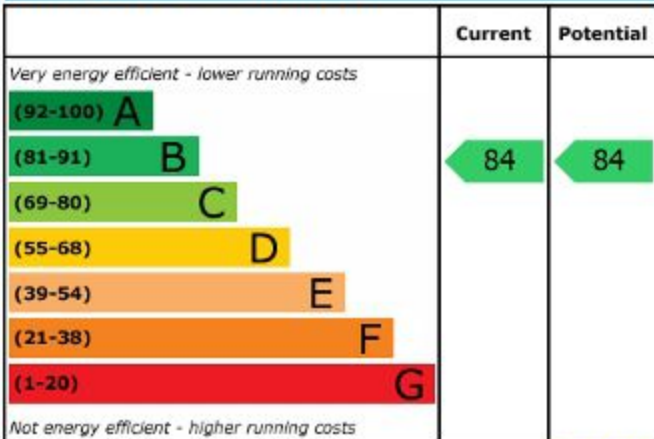

Energy Efficiency Rating

England & Wales

EU Directive
2002/91/EC

Environmental (CO₂) Impact Rating

England & Wales

EU Directive
2002/91/EC