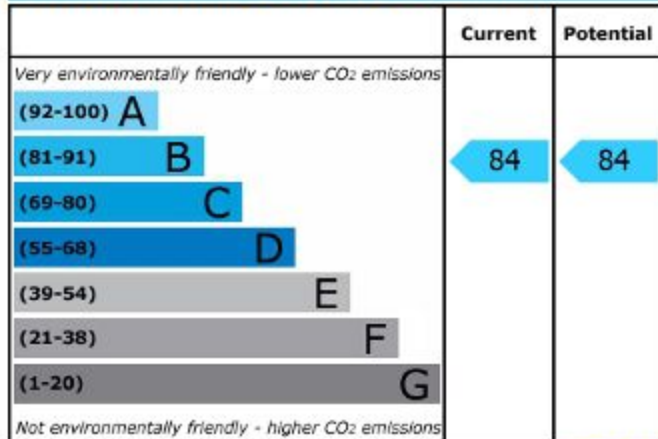

Energy Efficiency Rating

England & Wales

EU Directive
2002/91/EC

Environmental (CO₂) Impact Rating

England & Wales

EU Directive
2002/91/EC